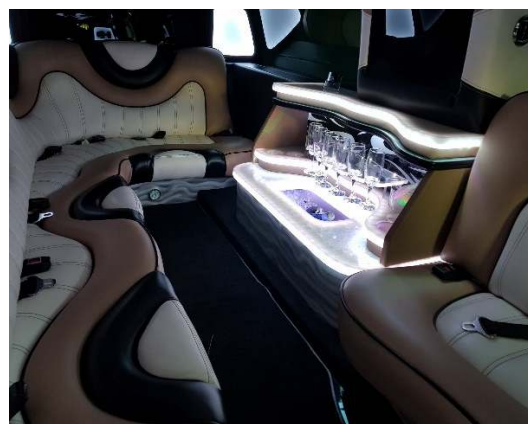

YOUR HUMMER

YOUR RIDE. YOUR EXPERIENCE.

H4 BLACK 24-SEATER HUMMER LIMOUSINE

- ✓ Raised roof for plenty of head clearance
- ✓ Fold down boot compartment for ice, bench for drinks, scotch and champagne flute holders. Also cheese and cracker platter area for weddings.
- ✓ 4 bars and ice buckets strategically located around the seating.
- ✓ Extra width entry designed to protect your wedding or formal wear
- ✓ Special easy to grip handles makes entry and exit a breeze in elaborate clothing
- ✓ Extra head room under the jet door so more clearance for heads.
- ✓ One touch control of lighting and stereo
- ✓ Dual controls for volume. Driver has volume control in front. As well as firefly system to control lighting and effects.
- ✓ Under car LED lighting
- ✓ 2 x Lasers, 3 x TV's, IPOD, Blue Tooth and USB compatible in stereo system
- ✓ Dual air conditioning system. Unit in the front and rear of rear cabin Disco floor and ceiling