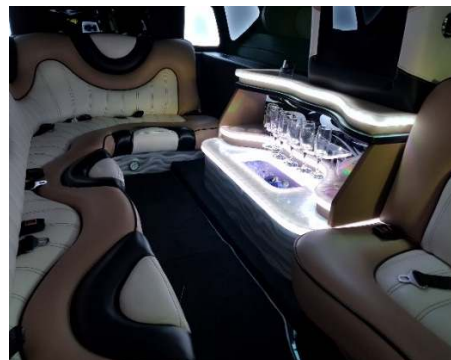

YOUR HUMMER

YOUR RIDE. YOUR EXPERIENCE.

WHITE BLACK 24-SEATER HUMMER LIMOUSINE

- ✓ Raised roof for plenty of head clearance
- ✓ Fold down boot compartment for ice, bench for drinks, scotch and champagne flute holders. Also cheese and cracker platter area for weddings.
- ✓ 4 bars and ice buckets strategically located around the seating.
- ✓ Extra width entry designed to protect your wedding or formal wear
- ✓ Special easy to grip handles makes entry and exit a breeze in elaborate clothing
- ✓ Extra head room under the jet door so more clearance for heads.
- ✓ One touch control of lighting and stereo
- ✓ Dual controls for volume. Driver has volume control in front. As well as firefly system to control lighting and effects.
- ✓ Under car LED lighting
- ✓ 2 x Lasers, 3 x TV's, IPOD, Blue Tooth and USB compatible in stereo system
- ✓ Dual air conditioning system. Unit in the front and rear of rear cabin Disco floor and ceiling